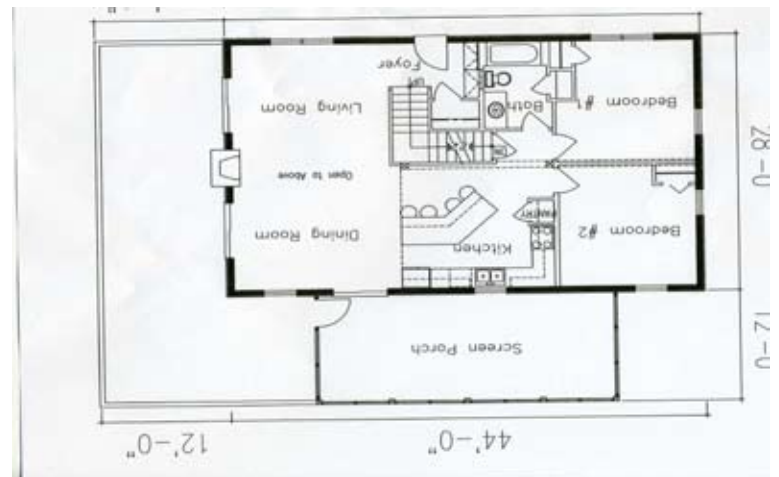

Featured Model Stoddard

Total Square Footage
Ranges from 1,344 to 2,380

Option	A	B	C
Total Sq. Ft.	1,344	1,904	2,380
First Floor	864	1,232	1,500
Second Floor	480	672	880
Decks	480	912	984
Porches	192	336	360

Option Sizes Below, Custom Sizes Available

Option A: Main: 36'x24'

Option B: Main: 44'x28'

Option C: Main: 50'x30'