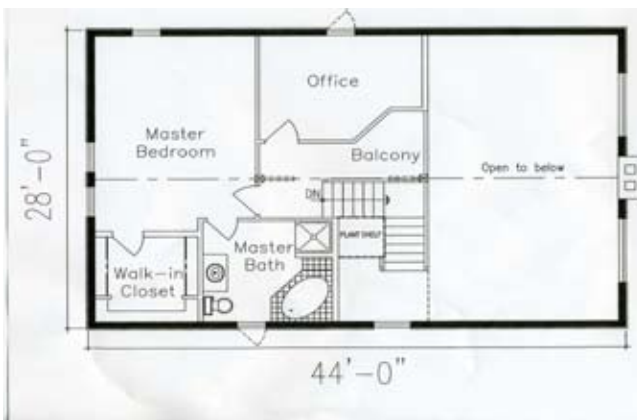

Featured Model Stoddard

Total Square Footage
Ranges from 1,344 to 2,380

Option	A	B	C
Total Sq. Ft.	1,344	1,904	2,380
First Floor	864	1,232	1,500
Second Floor	480	672	880
Decks	480	912	984
Porches	192	336	360

Option Sizes Below, Custom Sizes Available

Option A: Main: 36'x24'

Option B: Main: 44'x28'

Option C: Main: 50'x30'