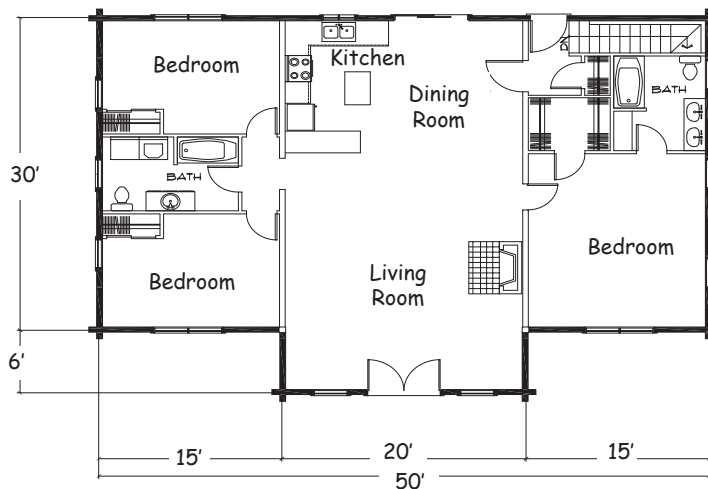

Featured Model Springfield

Total Square Footage
Ranges from to 1,312-2,096

Option	A	B	C
Total Sq. Ft.	1,312	1,620	2,096
First Floor	1,312	1,620	2,096
Second Floor			
Decks			
Porches			
Garage			

FIRST FLOOR PLAN

Option Sizes Below, Custom Sizes Available

Option A: Main: 28'x44', Front Bump Out 4x20'

Option B: Main: 30'x50', Front Bump Out 6'x20'

Option C: Main: 34'x56', Front Bump Out 8'x24'