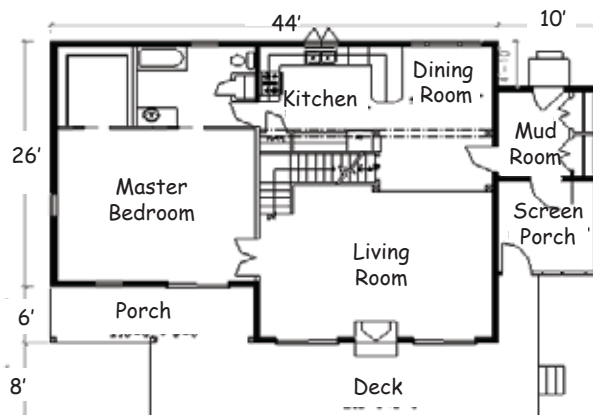

Featured Model Neighbors

Total Square Footage
Ranges from 1,792 to 2,732

Option	A	B	C
Total Sq. Ft.	1,792	2,253	2,732
First Floor	1,032	1,288	1,568
Second Floor	660	865	1,064
Mudroom	100	100	100
Decks	496	556	624
Porch Roof	208	220	232

Second Floor Plan

First Floor Plan

Option Sizes Below, Custom Sizes Available

Option A: Main: 24'x38', Bump Out: 6'x20', Decks: 6'x18', 10x10', 8'x32', 4'x8' Porch Roof: 6'x18', Mudroom: 10'x10'
 Option B: Main: 26'x44', Bump Out: 6'x24', Decks: 6'x20', 10'x10', 8'x38', 4'x8' Porch Roof: 6'x20', Mudroom: 10'x10'
 Option C: Main: 28'x50', Bump Out: 6'x28', Decks: 6'x22', 10'x10', 8'x44', 4'x10' Porch Roof: 6'x32', Mudroom: 10'x10'