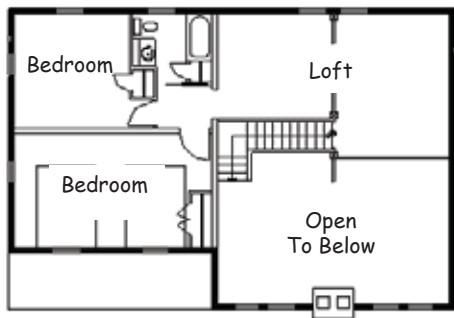

Featured Model Neighbors

Total Square Footage
Ranges from 1,792 to 2,732

Option	A	B	C
Total Sq. Ft.	1,792	2,253	2,732
First Floor	1,032	1,288	1,568
Second Floor	660	865	1,064
Mudroom	100	100	100
Decks	496	556	624
Porch Roof	208	220	232

Second Floor Plan

First Floor Plan

Option Sizes Below, Custom Sizes Available

Option A: Main: 24'x38', Bump Out: 6'x20', Decks: 6'x18', 10x10', 8'x32', 4'x8' Porch Roof: 6'x18', Mudroom: 10'x10'
 Option B: Main: 26'x44', Bump Out: 6'x24', Decks: 6'x20', 10'x10', 8'x38', 4'x8' Porch Roof: 6'x20', Mudroom: 10'x10'
 Option C: Main: 28'x50', Bump Out: 6'x28', Decks: 6'x22', 10'x10', 8'x44', 4'x10' Porch Roof: 6'x32', Mudroom: 10'x10'