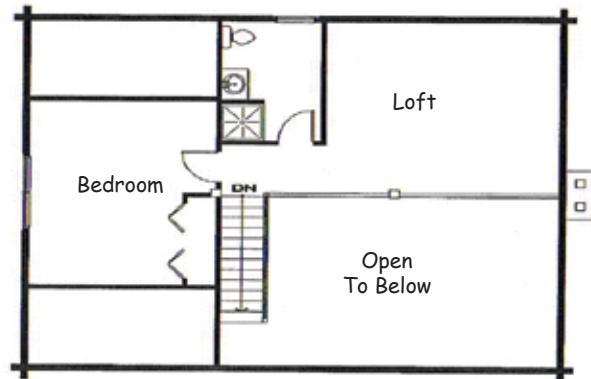

Featured Model Henniker

Total Square Footage
Ranges from 1,560 to 2,072

Option	A	B	C
Total Sq. Ft.	1,560	1,778	2,072
First Floor	936	1,064	1,232
Second Floor	624	714	840
Deck	288	304	352
Porch Roof	288	304	352

First Floor Plan

Second Floor Plan

Option Sizes Below, Custom Sizes Available

Option A: Main: 26'x36', Deck: 8'x36' Porch Roof: 8'x36'

Option B: Main: 28'x38', Deck: 8'x38', Porch Roof: 8'x38'

Option C: Main: 28'x44', Deck: 8'x44', Porch Roof 8'x44'