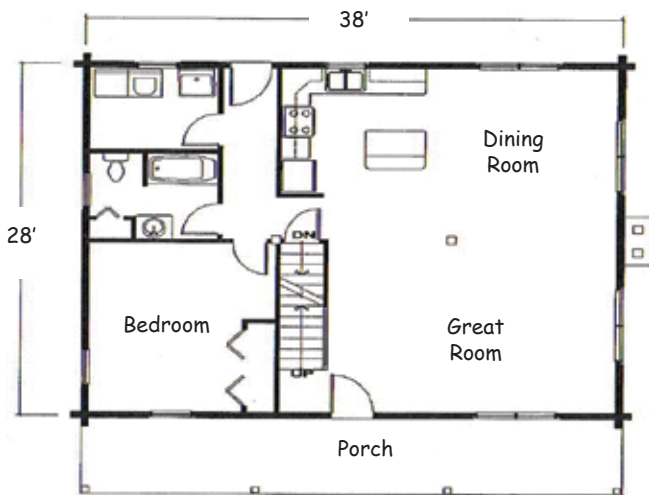

Featured Model Henniker

Total Square Footage
Ranges from 1,560 to 2,072

Option	A	B	C
Total Sq. Ft.	1,560	1,778	2,072
First Floor	936	1,064	1,232
Second Floor	624	714	840
Deck	288	304	352
Porch Roof	288	304	352

First Floor Plan

Second Floor Plan

Option Sizes Below, Custom Sizes Available

Option A: Main: 26'x36', Deck: 8'x36' Porch Roof: 8'x36'

Option B: Main: 28'x38', Deck: 8'x38', Porch Roof: 8'x38'

Option C: Main: 28'x44', Deck: 8'x44', Porch Roof 8'x44'