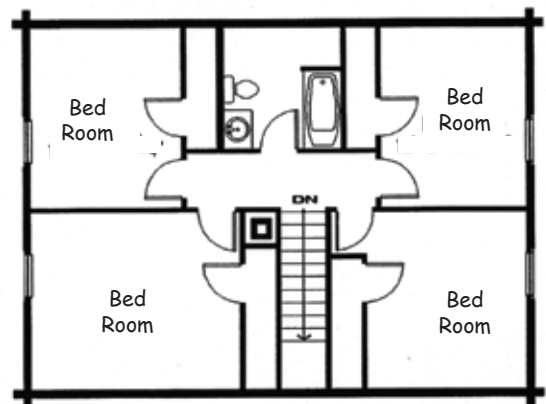

Featured Model Gambrel

Total Square Footage
Ranges from 1,632 to 2,240

Option	A	B	C
Total Sq. Ft.	1,632	1,976	2,240
First Floor	816	988	1,120
Second Floor	816	988	1,120
Deck	192	224	224

First Floor Plan

Second Floor Plan

Option Sizes Below, Custom Sizes Available

Option A: Main: 24'x34', Deck: 8'x24'

Option B: Main: 26'x38', Deck: 8'x26'

Option C: Main: 28'x40', Deck: 8'x28'