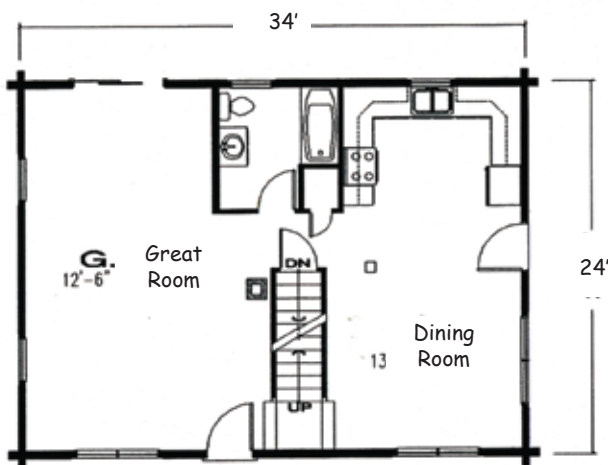

Featured Model Gambrel

Total Square Footage
Ranges from 1,632 to 2,240

Option	A	B	C
Total Sq. Ft.	1,632	1,976	2,240
First Floor	816	988	1,120
Second Floor	816	988	1,120
Deck	192	224	224

First Floor Plan

Second Floor Plan

Option Sizes Below, Custom Sizes Available

Option A: Main: 24'x34', Deck: 8'x24'

Option B: Main: 26'x38', Deck: 8'x26'

Option C: Main: 28'x40', Deck: 8'x28'