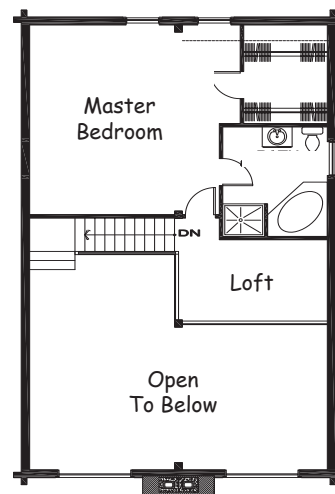

Featured Model Cleveland

Total Square Footage
Ranges 1,440 to 2,184

Option	A	B	C
Total Sq. Ft.	1,440	1,720	2,184
First Floor	912	1,092	1,344
Second Floor	528	628	840
Deck	304	336	384
Porch Roof	304	336	384

First Floor Plan

Second Floor Plan

Option Sizes Below, Custom Sizes Available

Option A: Main: 24'x38', Deck: 8'x38', Porch Roof: 8'x38'

Option B: Main: 26'x42', Deck: 8'x42', Porch Roof: 8'x42'

Option C: Main: 28'x48', Deck: 8'x48', Porch Roof: 8'x48'