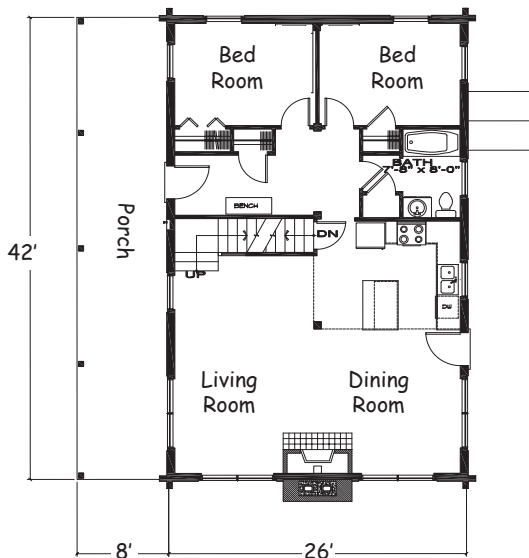

Featured Model Cleveland

Total Square Footage
Ranges 1,440 to 2,184

Option	A	B	C
Total Sq. Ft.	1,440	1,720	2,184
First Floor	912	1,092	1,344
Second Floor	528	628	840
Deck	304	336	384
Porch Roof	304	336	384

First Floor Plan

Second Floor Plan

Option Sizes Below, Custom Sizes Available

Option A: Main: 24'x38', Deck: 8'x38', Porch Roof: 8'x38'

Option B: Main: 26'x42', Deck: 8'x42', Porch Roof: 8'x42'

Option C: Main: 28'x48', Deck: 8'x48', Porch Roof: 8'x48'