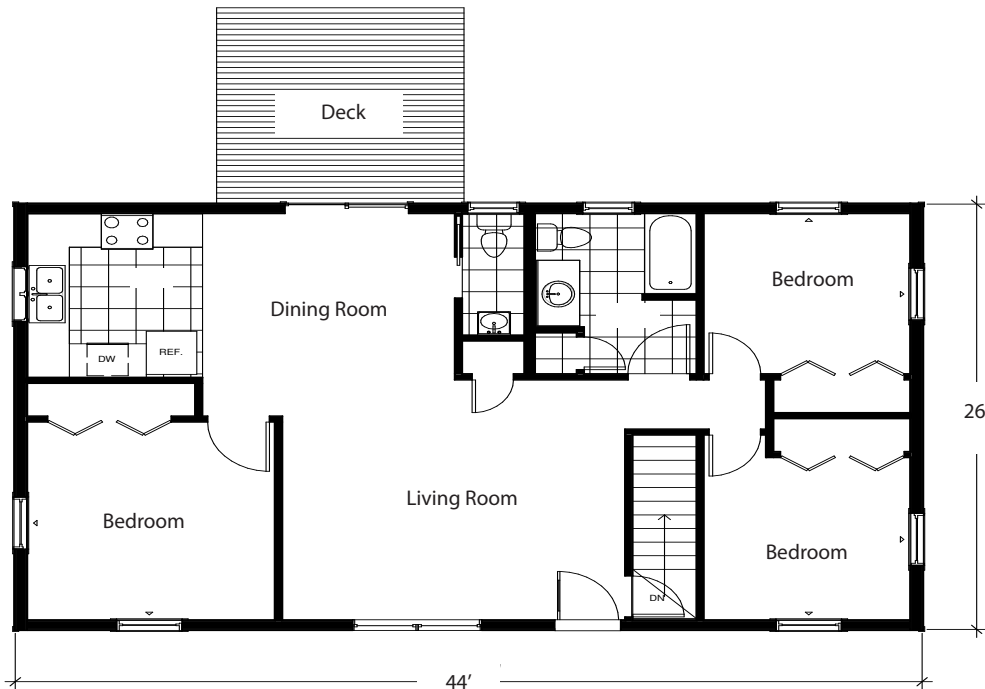

Featured Model Habitat I

Total Square Footage
Ranges from 1,144 to 1,728

Option	A	B	C
Total Sq. Ft.	1,144	1,400	1,728
First Floor	1,144	1,400	1,728
Second Floor			
Decks	144	168	192

First Floor Plan

Option Sizes Below, Custom Sizes Available

Option A: Main 26'x44, Deck 12'x12

Option B: Main 28'x50' Deck 12'x14'

Option C: Main 32'x54' Deck 12'x16'

37 Old Route 12 N, Westmoreland NH 03467 • 603-363-4606 or 603-759-9679 • www.log-homes-nh.com

Fax: 866-886-9538 E-Mail: sgiza@crocketthomes.net