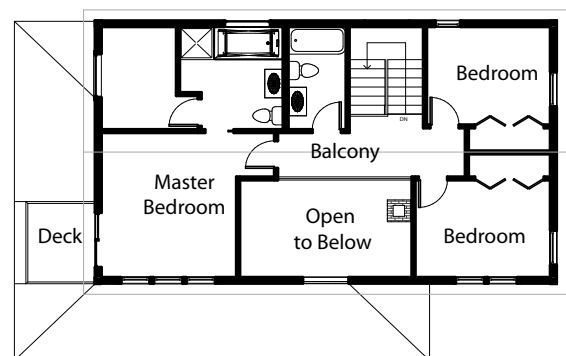

Featured Model Fox Farm

Total Square Footage
Ranges from 2,012 to 2,688

Option	A	B	C
Total Sq. Ft.	2,012	2,284	2,688
First Floor	1,116	1,300	1,584
Second Floor	896	984	1,104
Decks	240	252	312
Porches	192	204	240

First Floor Plan

Second Floor Plan

Option Sizes Below, Custom Sizes Available

Option A: Main 24'x40', Bump Out 6'x16', Mud Room 6'x10', Decks 6'x 18', 2-6'x8', 6'x6', Porch Roof 6'x18', 6'x8' 6'x6'

Option B: Main 26'x44', Bump Out 6'x16', Mud Room 6'x10', Decks 6'x 20', 2- 6'x8', 6'x6', Porch Roof 6'x20', 6'x8' 6'x6'

Option C: Main 28'x48', Bump Out 8'x20', Mud Room 8'x10', Decks 8'x 20', 3-8'x8' Porch Roof 8'x20', 2-8'x8'