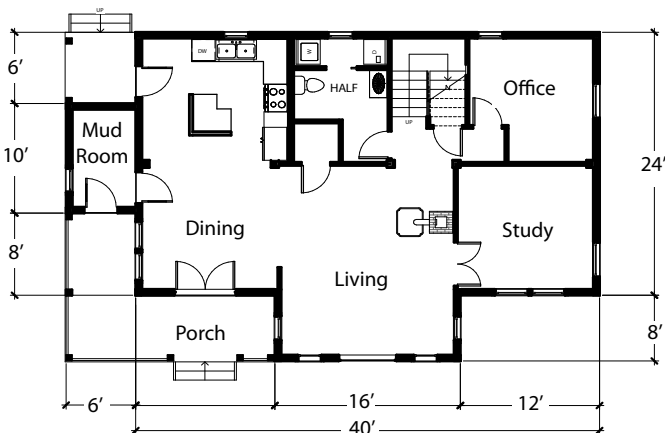

Featured Model Fox Farm

Total Square Footage
Ranges from 2,012 to 2,688

Option	A	B	C
Total Sq. Ft.	2,012	2,284	2,688
First Floor	1,116	1,300	1,584
Second Floor	896	984	1,104
Decks	240	252	312
Porches	192	204	240

First Floor Plan

Second Floor Plan

Option Sizes Below, Custom Sizes Available

Option A: Main 24'x40', Bump Out 6'x16', Mud Room 6'x10', Decks 6'x 18', 2-6'x8', 6'x6', Porch Roof 6'x18', 6'x8' 6'x6'

Option B: Main 26'x44', Bump Out 6'x16', Mud Room 6'x10', Decks 6'x 20', 2- 6'x8', 6'x6', Porch Roof 6'x20', 6'x8' 6'x6'

Option C: Main 28'x48', Bump Out 8'x20', Mud Room 8'x10', Decks 8'x 20', 3-8'x8' Porch Roof 8'x20', 2-8'x8'